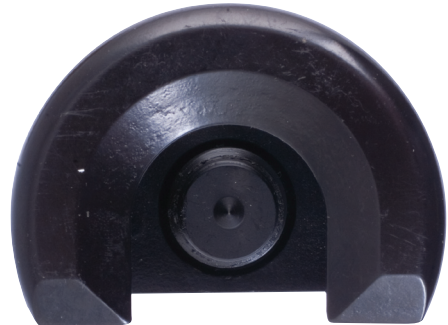

## Commercial Vehicle Ball Joint Extractor 30mm

**NEW  
PRODUCT**

### Description

This Ball Joint Extractor can be used on light trucks including BMW (E39), Mercedes-Benz W203/W211/W210/W220/W221 and numerous other makes for removing track rod end arms and other ball joints. Coated in a tough black epoxy for durability.