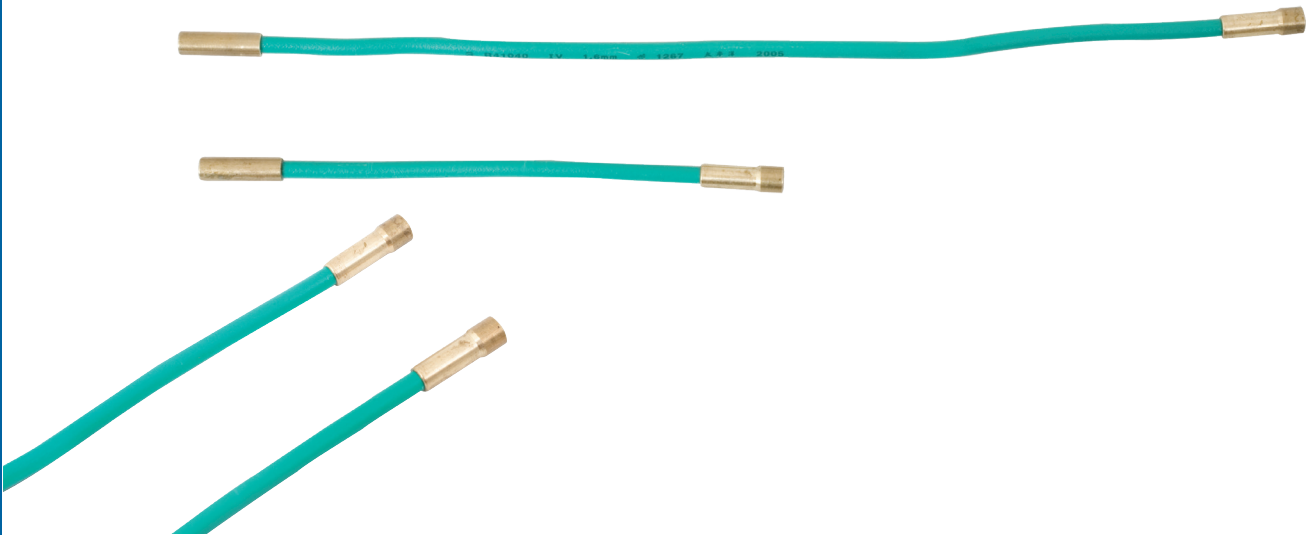

## Flexi PickUp Tools 2 Piece

**NEW  
PRODUCT**

### Description

This 2 piece magnetic Flexi Pickup Tool set is long and flexible for retrieving objects in deep confined engine bays.  
Sizes:- 210mm and 110mm.