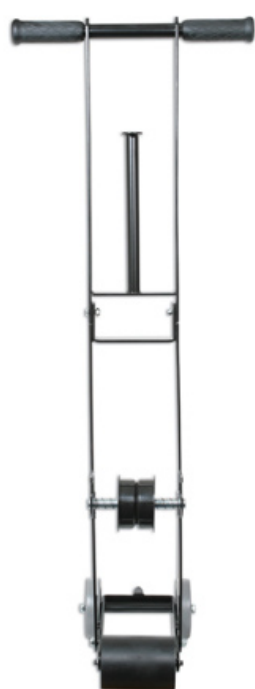

# 4709

## Floor Tape Applicator

Apply hazard warning tape quickly and efficiently

**NEW**  
PRODUCT

### Description

This tool applies hazard warning tape quickly and efficiently. The tool is ideal for areas around vehicle lifts and other hazardous areas.