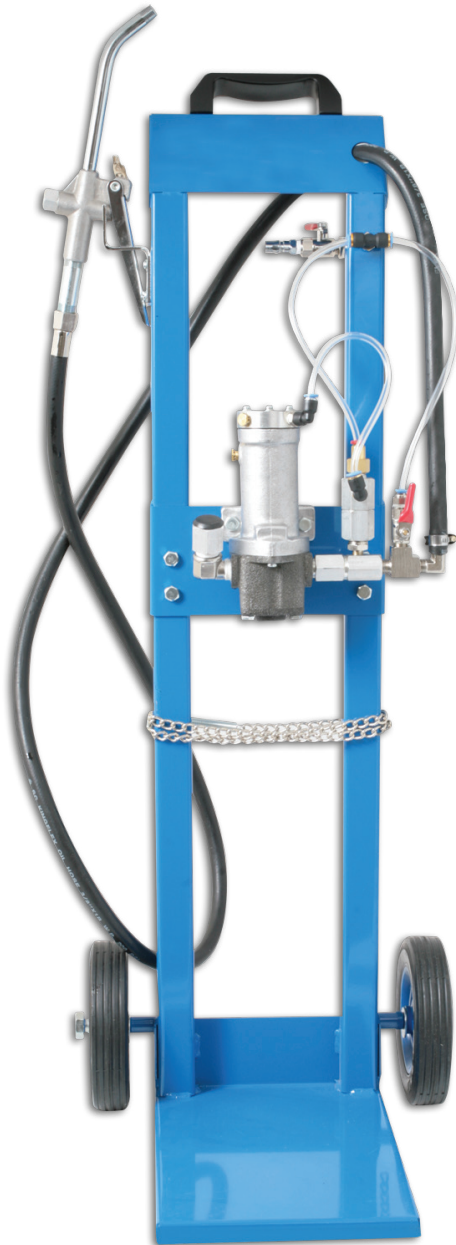

4700

LASER[®]

Mobile Lubrication Unit

Complete with a heavy duty air operated pump

**NEW
PRODUCT**

Packaging

Label on cardboard box

Section Within Catalogue

Fluids and Oil

Page Number in Catalogue

NEW

19 March 2009

Description

Designed to be used with a 20litre | 5 gallon drum (not supplied)

**TOOL
CONNECTION**

Distributed by The Tool Connection Ltd.
Kineton Road | Southam | Warwickshire | CV47 0DR
T | +44 (0) 1926 815 000 F | +44 (0) 1926 815 888
E | info@toolconnection.co.uk www.toolconnection.co.uk