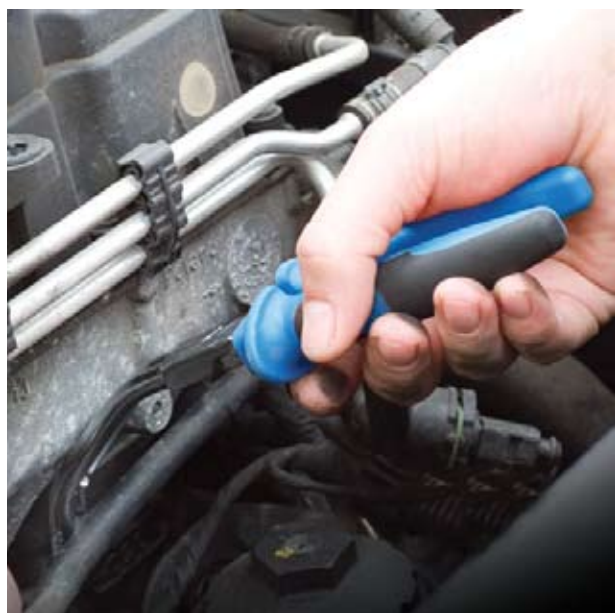

4490

LASER[®]

Glow Plug Connector Pliers Angled

**NEW
PRODUCT**

Description

Designed to remove hard to reach Glow Plug connectors without damage on the latest diesel engines fitted to Audi BMW | Mercedes and Volkswagen etc.
Angled at 90 degrees and with soft grip handles with thumb restraints for extra pressure.

LASER[®]

Glow Plug Connector Pliers Straight

Description

Designed to remove hard to reach Glow Plug connectors without damage on the latest diesel engines fitted to Audi BMW | Mercedes and Volkswagen etc. Straight arms on soft grip handles with thumb restraints for extra pressure.